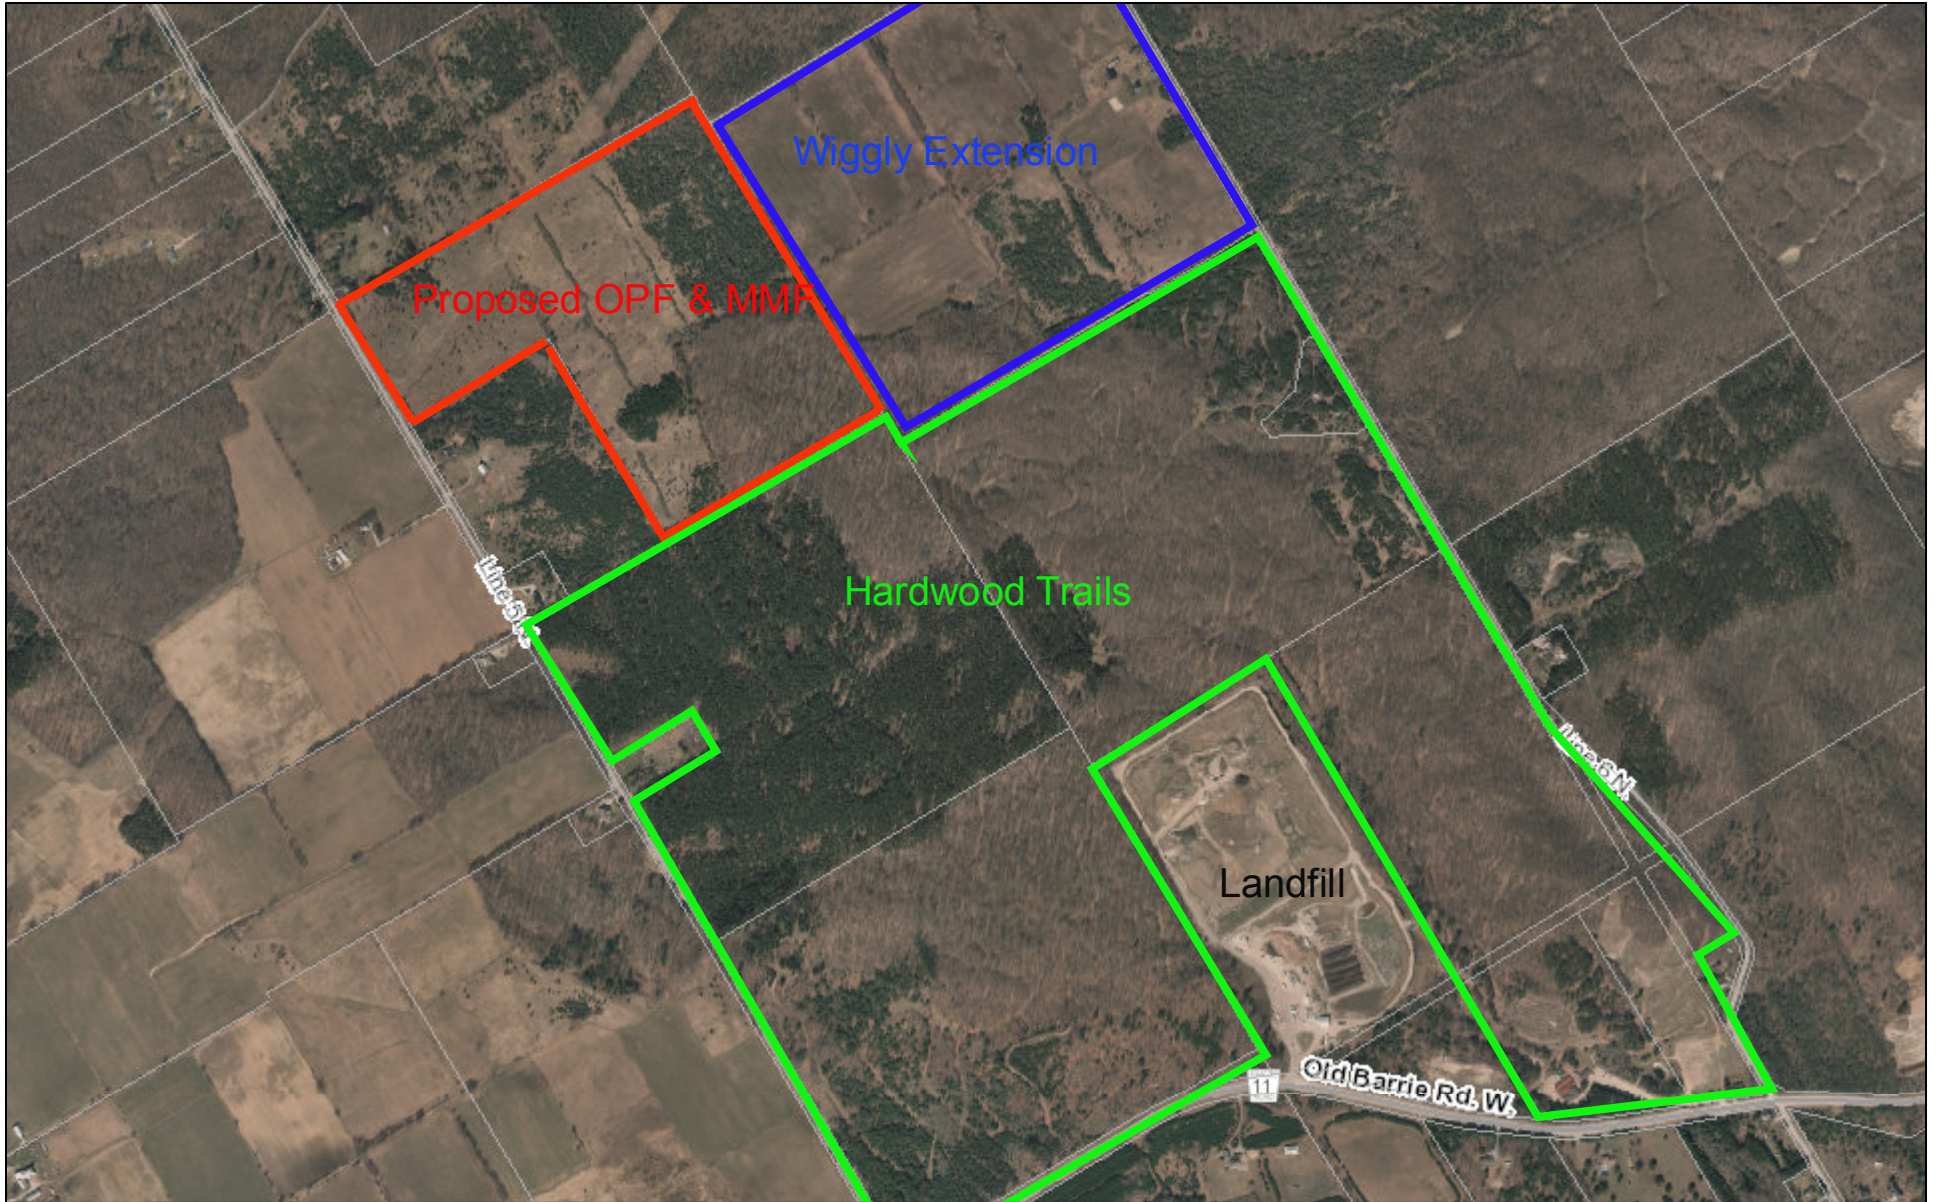

# ArcGIS Web Map

October 2, 2015

1:18,056

©County of Simcoe, © Teranet Enterprises Inc. and its suppliers all rights reserved